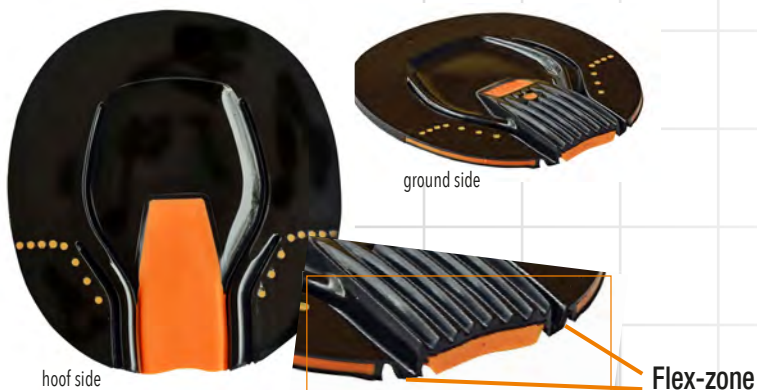

- For horses in training or competition
- Spongy, soft, orange polyurethane contacts frog
- Great for extra sensitive horses or those with compromised hooves

Size	Generally Fits	Width	Length	Thickness
SMALL (S, SS, SXS)	000 – 0	4 7/8"	5 3/8"	1/8"
MEDIUM (S, SS, SXS)	0 – 2	5 1/2"	5 7/8"	13/16"
LARGE (not available in S)	2 – 4	6"	6 1/2"	3/8"